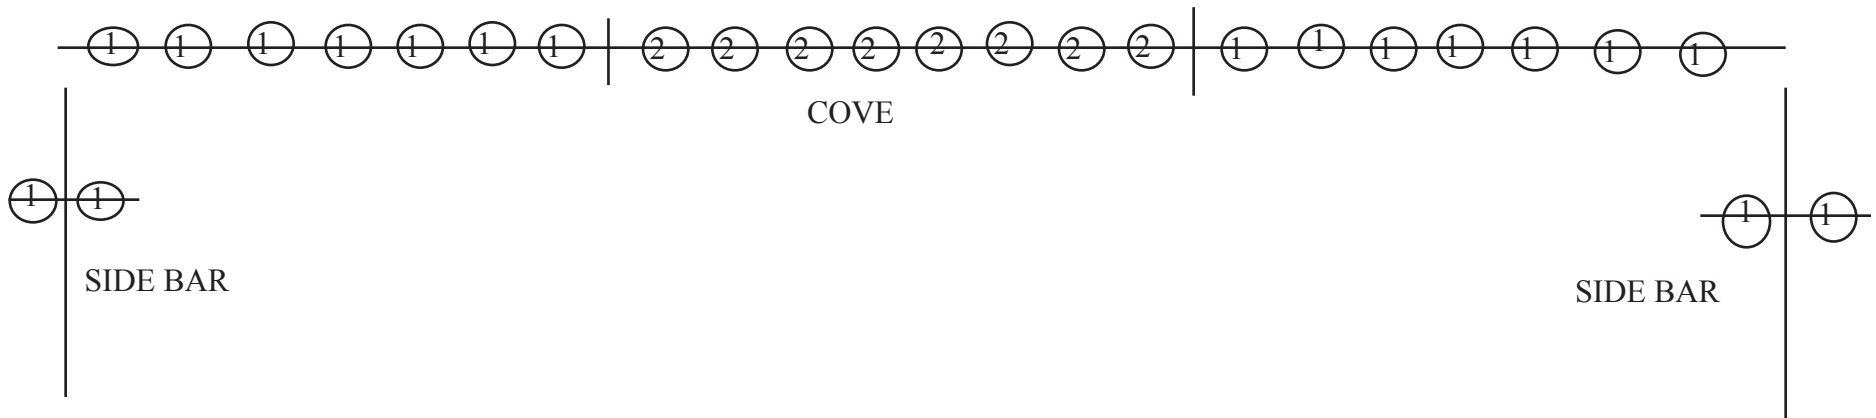

FOH LIGHT PLOT- TE ATA MEMORIAL AUD.
USAO, CHICKASHA, OKLA.

FOH BOOTH

SOURCE 4 ELLIPSOIDAL

8" ELECTRO CONTROLS ELLIPSOIDAL